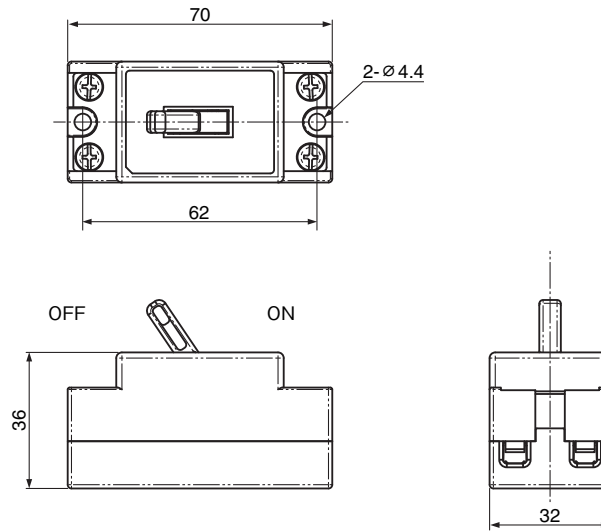

TBX3000

定格 Rating	10A 300V DC
過負荷試験 Over Load Test	12A 450V DC 5 times
定格負荷試験 Rated Load Test	10A 450V DC 100 times
Temperature (T) Rise Characteristic	60K or less (by Rated Current, T Rise=Terminal T-Atmospheric T)