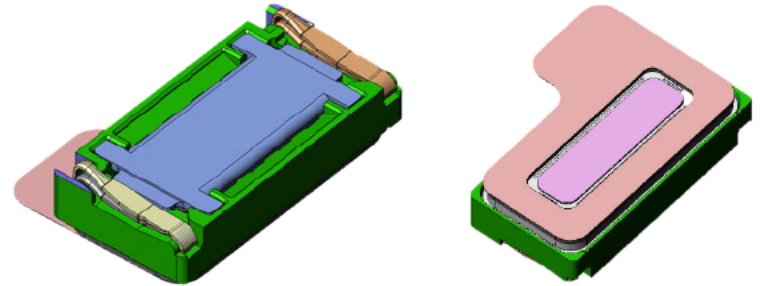

【注意】
縮尺 5:1
外径寸法フォント ポイント24
正接エッジ 正接エッジに線フォント使用

Under development
2020/03/09

6x12xt2.3mm (HDR2275-014070)

■ Features :

- High Rated Power and High Sound Pressure Level.
- Waterproof (IPX5, IPX8(1.5m)) compliance
- BackVolume =5cc or Less
- Compliant with RoHS

■ Specifications :

Nominal Impedance	32±6 Ω
Sound Pressure Level	120±3dB [rel 20μPa]※1
Input Pwr (Nom)	50mW
Input Pwr (Max)	70mW
Typical back volume	5cc
F0	600±20% Hz※2
Connection Type	Leaf Spring
Water proof	supported

note :

※1)at 1kHz/50mW/back volume:5cc

※2)50mW/back volume :5cc

■ Frequency Response :